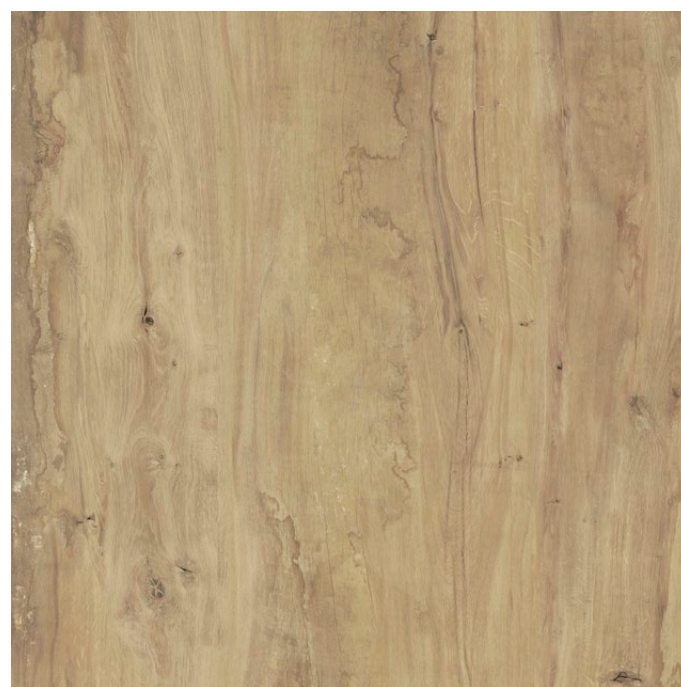

119,8x119,8 cm
MAT/ANTYREFLEX | MATT/ANTYREFLEX