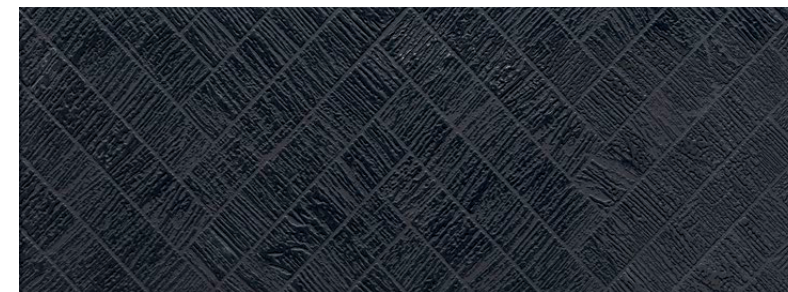

MODERN BASALT
33 x 90

MODERN BASALT WHITE
plytka ścienna | wall tile
898x328x10 mm MAT | MATT

MODERN BASALT BLACK
plytka ścienna | wall tile
898x328x10 mm MAT | MATT

MODERN BASALT
33 x 90

MODERN BASALT BLACK STR
dekor ścienny | wall decoration
898x328x10 mm MAT | MATT