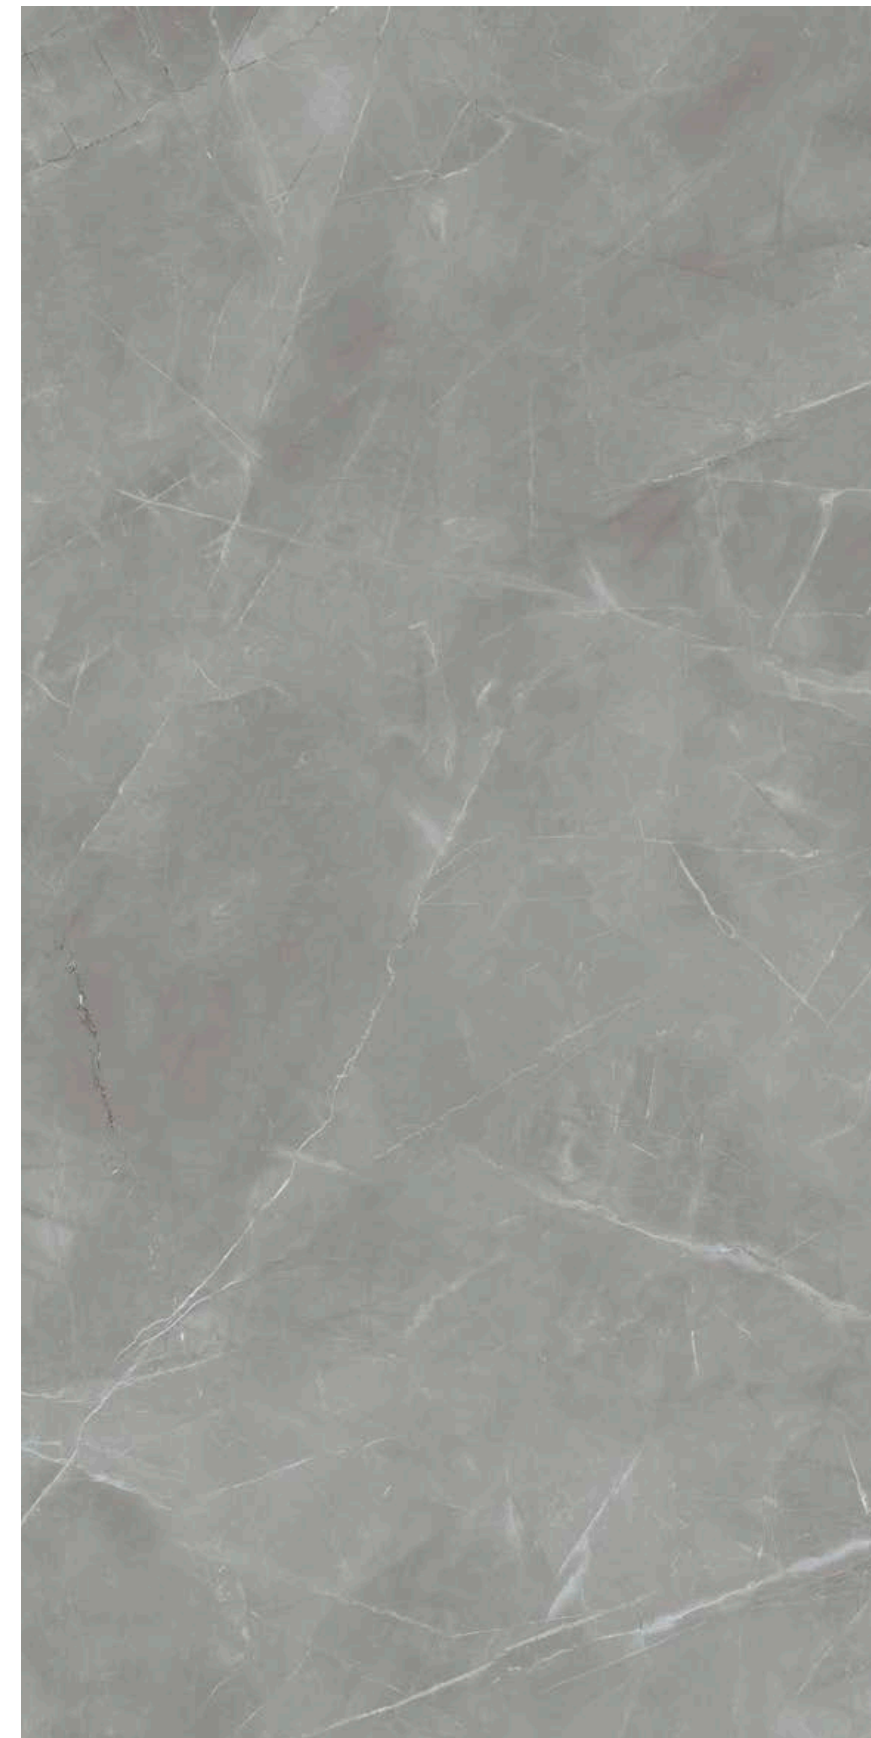

GREY PULPIS

Gres do stosowania wewnątrz i na zewnątrz na ściany i podłogi.
Stoneware for indoor and outdoor use on walls and floors.

SATYNA - POLER
SATIN - POLISHED

rektyfikacja | rectification		●
mrozoodporność | frost resistance		●
klasa ścieralności | abrasion resistance class		○
antyślizgowość | non-slip qualities		○
klasa odporności na płomienie | spot resistance class		4-5

Każdy z formatów płyt gresowych w kolekcji GREY PULPIS jest produkowany w wielu wzorach grafiki, które są kolorystycznie jednakowe. Wzory grafiki dla każdego z formatów są różne. Płytki pakowane są losowo. Zdjęcia produktów Grand Beauty są w skali 44% w stosunku do pozostałych produktów.

Each of the formats of the gres slabs in the GREY PULPIS collection comes in many graphic designs but a single colour. Each format has its own graphic design. The tiles are packed randomly. The photos of the Grand Beauty products are in the scale 44% against the remaining products.