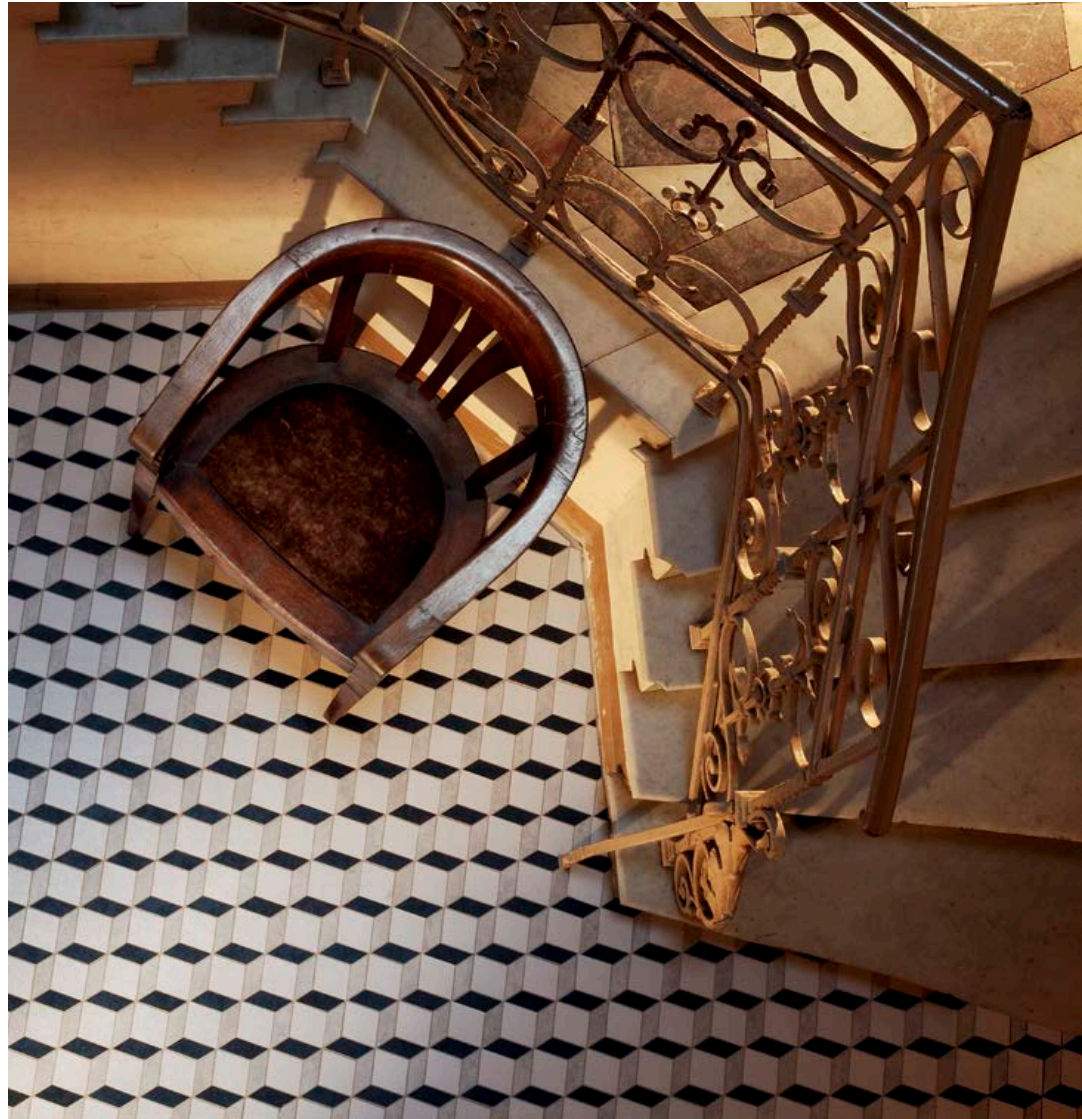

BARCELONA 2A
mozaika gresowa | gres mosaic 245 × 298 mm
info 182