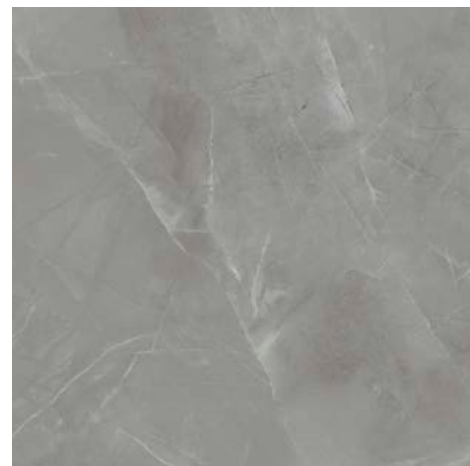

1198 × 1198 × 6 mm
SATYNA - POLER | SATIN - POLISHED